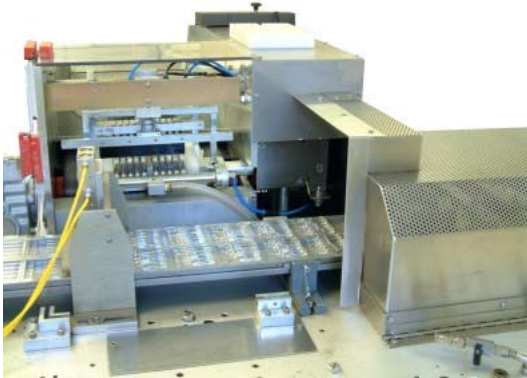

West Pharmaservices

Process and Packaging Machinery Engineers

West AFP 760 Fully automatic Ampoule feeder

Fully automatic Ampoule feeder suitable for fitting to most thermoforming machines.

The West AFP 760 was designed and manufactured by West Pharmaservices to meet the requirements of a major pharmaceutical company, The machine was installed in 2003 and has been in use for 7 years.