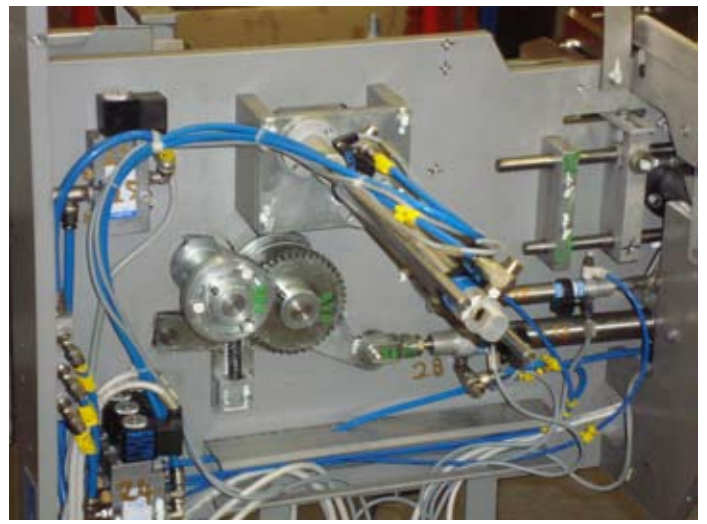

## SACHET FEEDING UNIT

## Marchseini Sachet feeding unit.

Unit retro fits to any cartoning machine to allow an automatic insertion of sachet products into cartons. The unit can be integrated into the machines operational interface allowing multiple numbers of sachets to be packed into carton.