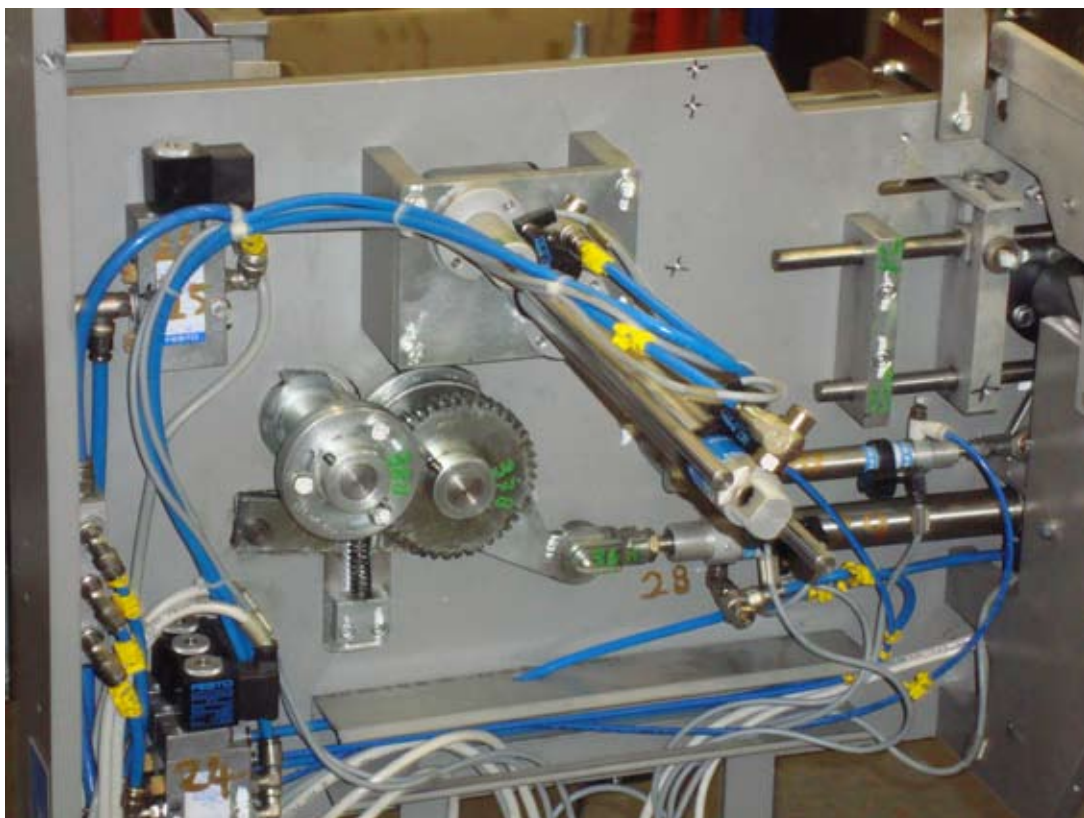

## SACHET FEEDING UNIT

## Marchseini Sachet feeding unit.

Unit retro fits to any cartoning machine to allow an automatic insertion of sachet products into cartons. The unit can be integrated into the machines operational interface allowing multiple numbers of sachets to be packed into carton.