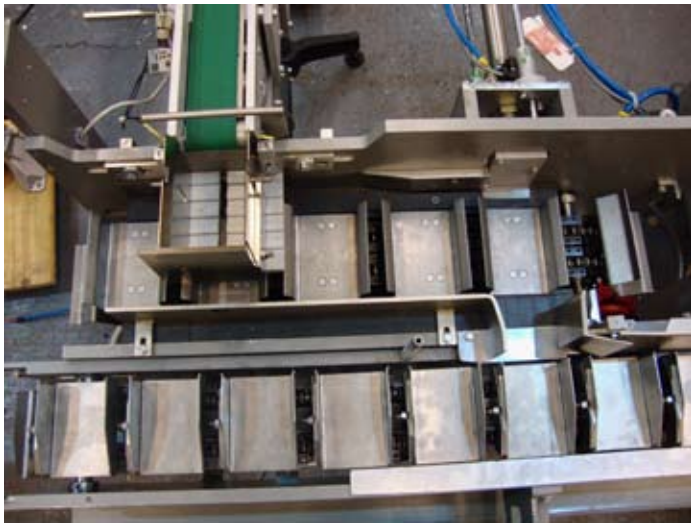

## SACHET FEEDING UNIT

## Marchseini Sachet feeding unit.

Unit retro fits to any cartoning machine to allow an automatic insertion of sachet products into cartons. The unit can be integrated into the machines operational interface allowing multiple numbers of sachets to be packed into carton.