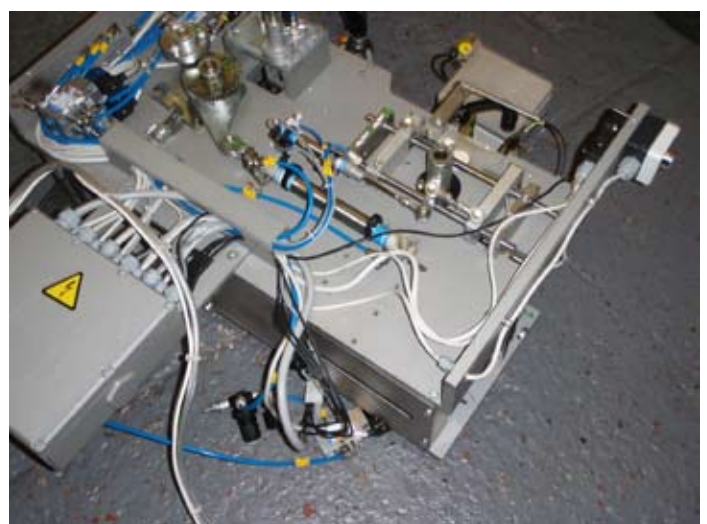

## SACHET FEEDING UNIT

## Marchseini Sachet feeding unit.

Unit retro fits to any cartoning machine to allow an automatic insertion of sachet products into cartons. The unit can be integrated into the machines operational interface allowing multiple numbers of sachets to be packed into carton.