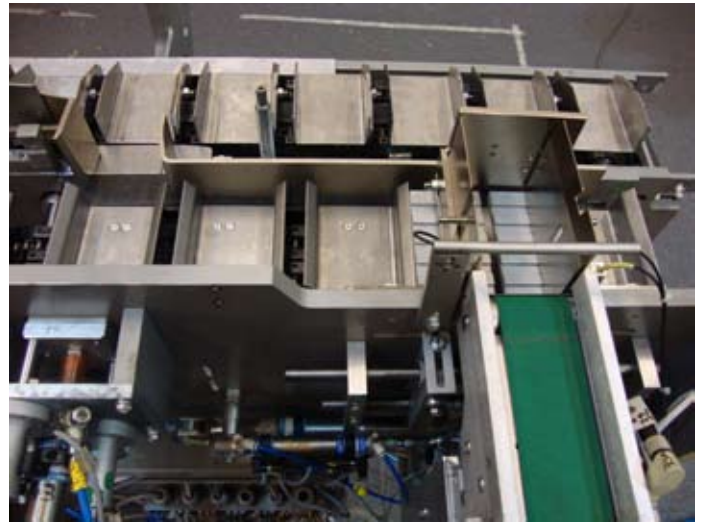

## SACHET FEEDING UNIT

## Marchseini Sachet feeding unit.

Unit retro fits to any cartoning machine to allow an automatic insertion of sachet products into cartons. The unit can be integrated into the machines operational interface allowing multiple numbers of sachets to be packed into carton.