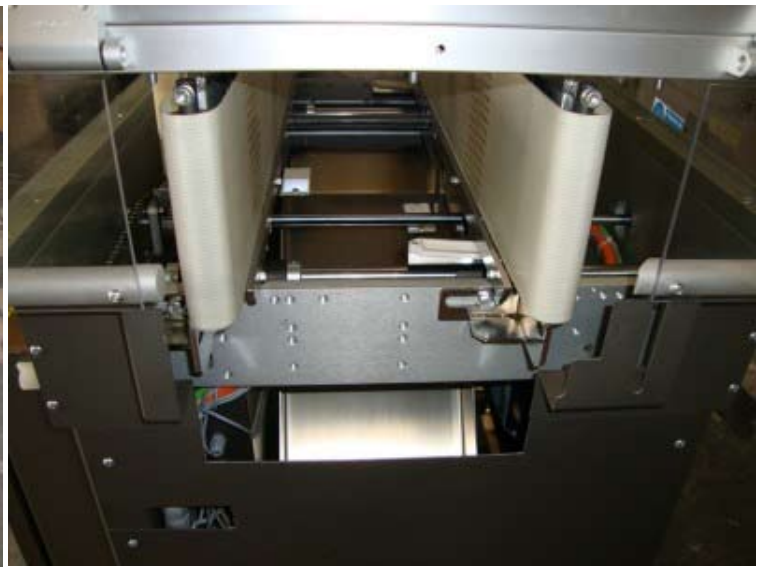

## IMA/ BFB Carton Turner

## IMA/BFB Carton Turner

Model Number: CP38

Machine turns cartons from horizontal  
to vertical position.

Machine is in brand new condition.

Never used in production

Serial Number: 5596

**STOCK NUMBER**  
**WP4504101**