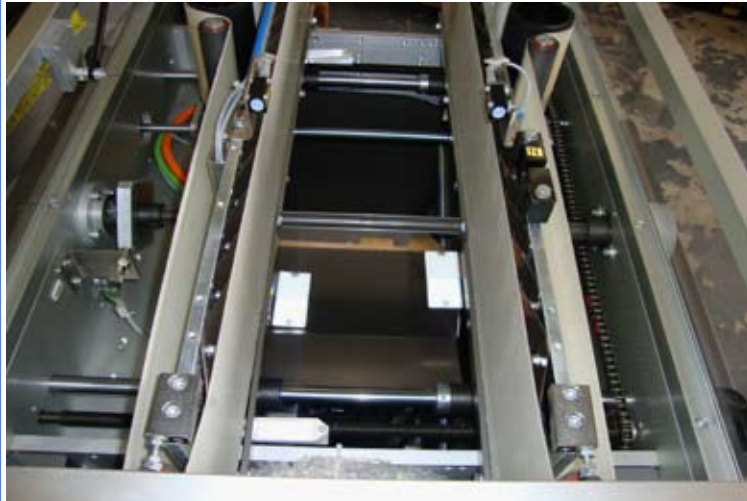

## IMA/ BFB Carton Turner

## IMA/BFB Carton Turner

Model Number: CP38

Machine turns cartons from horizontal  
to vertical position.

Machine is in brand new condition.

Never used in production

Serial Number: 5596

**STOCK NUMBER**  
**WP4504101**