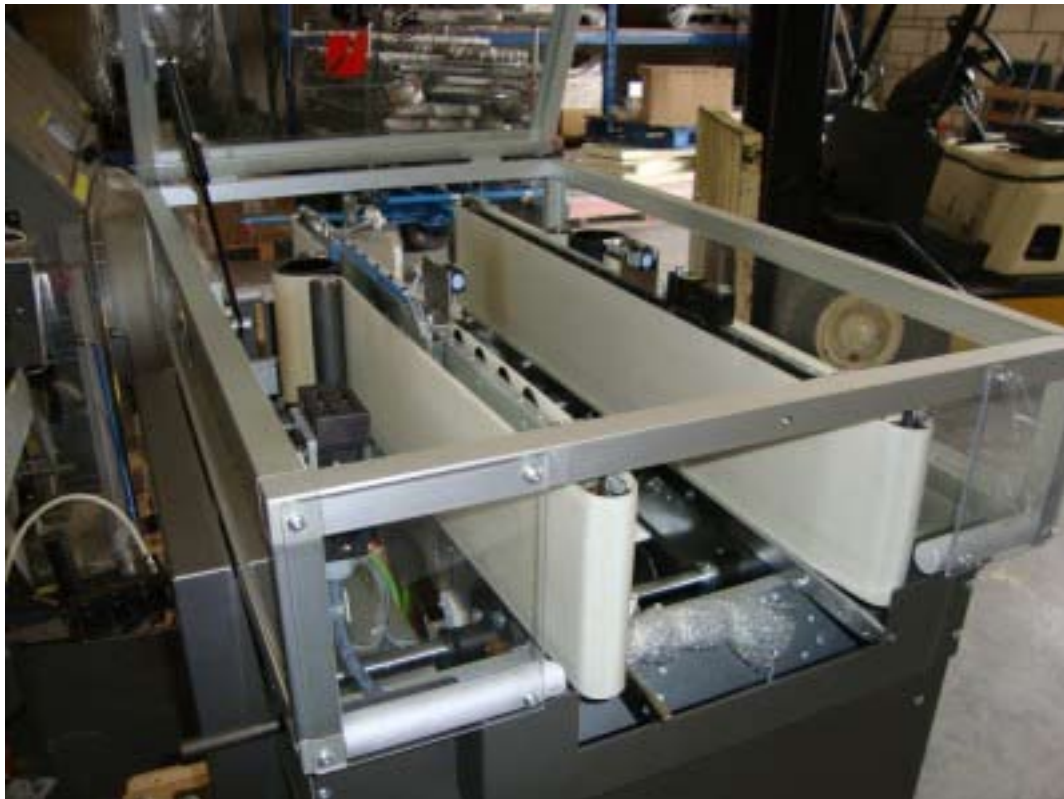

## IMA/ BFB Carton Turner

## IMA/BFB Carton Turner

Model Number: CP38

Machine turns cartons from horizontal  
to vertical position.

Machine is in brand new condition.

Never used in production

Serial Number: 5596

**STOCK NUMBER**  
**WP4504101**