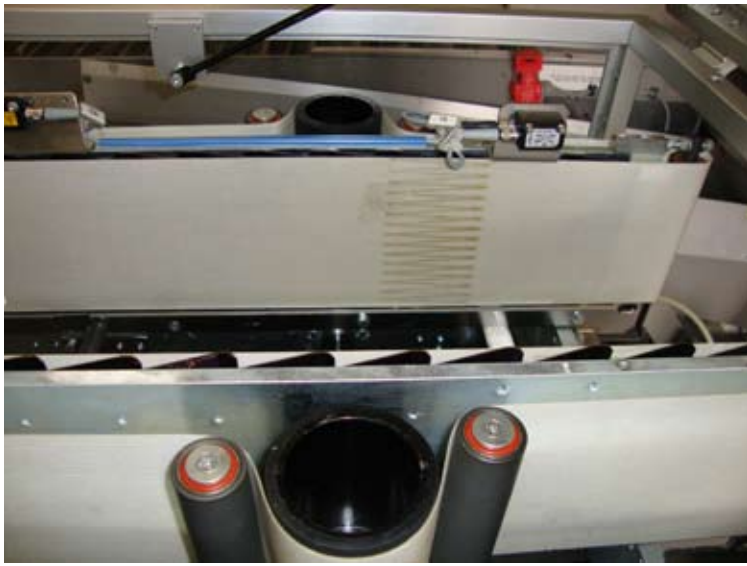

## IMA/ BFB Carton Turner

## IMA/BFB Carton Turner

Model Number: CP38

Machine turns cartons from horizontal  
to vertical position.

Machine is in brand new condition.

Never used in production

Serial Number: 5596

**STOCK NUMBER**  
**WP4504101**