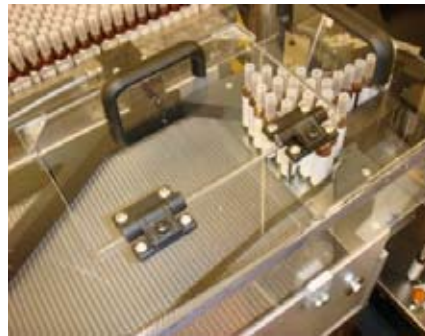

**STOCK NUMBER
WP450512**

www.westpharmaservices.co.uk