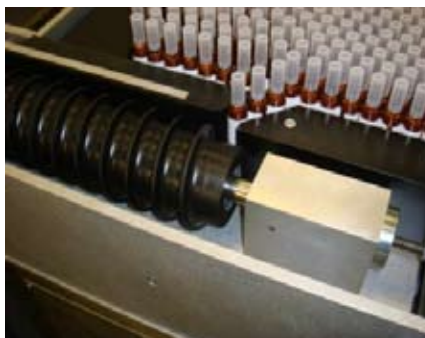

**STOCK NUMBER
WP450512**

www.westpharmaservices.co.uk